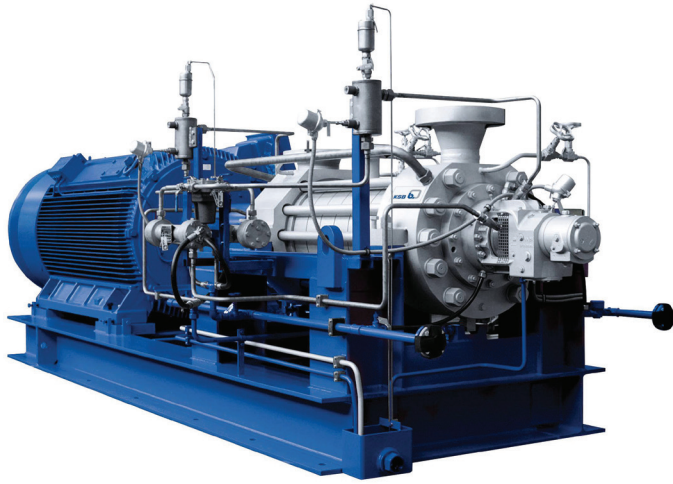

Your Success Is Our Priority

Shop Capabilities

- Breakdown service available
- Complete documentation package documenting repair
- Complete metallurgical & hydraulic labs
- Complete reverse engineering of failed and existing components
- Conceptual design of new drop-in replacement units
- Cost effective upgrades with extended warranties available
- Failure analysis
- HEPA clean room
- In-house engineered coatings for component restoration and surface renewal
- In-house machining capabilities
- New applications
- Rotating equipment specialists in the repair of all manufacturers gearboxes and pumps
- Up to 45,000 square feet of manufacturing and assembly space with up to 50 ton crane capacity

Repair List by Product

Pumps

Allis Chalmers	GPM*	Peerless
CH Wheeler	Hazleton	Sulzer
Denver	Hydroflo*	Sundyne
Floway	I.D.P.	Viking
Flowserve	Ingersoll-Rand	Weir
Gallagher	KSB*	Westinghouse
GIW*	Morris	Worthington
Goulds	Moyno-Pacific	(Others)

Gearboxes

Amarillo	Eurodrive	Nuttall
Black Clawson	Falk**	Philadelphia
Bliss	Farrell	Renk
Boston	Flender	Rexnord**
Brevini	Foote Jones	Santasalo
Chemineer	GE	Siemens
Cleveland	H & S	Sterling
Cone Drive	Hansen	Sumitomo
David Brown	Lightnin	Terry
Delaval	Link Belt	Western
DO James	Lufkin	Westinghouse
Dodge	Marley	Winsmith
Ecodyne	Metso	(Others)
Elliott	Nord	

*Authorized Sales & Service

**Authorized Service - Ft. McMurray, Canada

Service Solutions

- 24/7 emergency service and on-site repairs
- Asset management and qualification
- Borescope inspection
- Engineered coatings for erosion and corrosion control
- Laser alignments
- No-load spin test for gearboxes
- Oil analysis
- Parts Wear Analysis
- Preventative maintenance programs
- Pump system analysis
- SES (System Efficiency Services)
- Thermography
- Turnkey removal and installation
- Vibration analysis

GIW Industries, Inc. (A KSB Company)
5000 Wrightsboro Road, Grovetown
Georgia 30813-2842, USA
www.giwindustries.com

GIW® Minerals